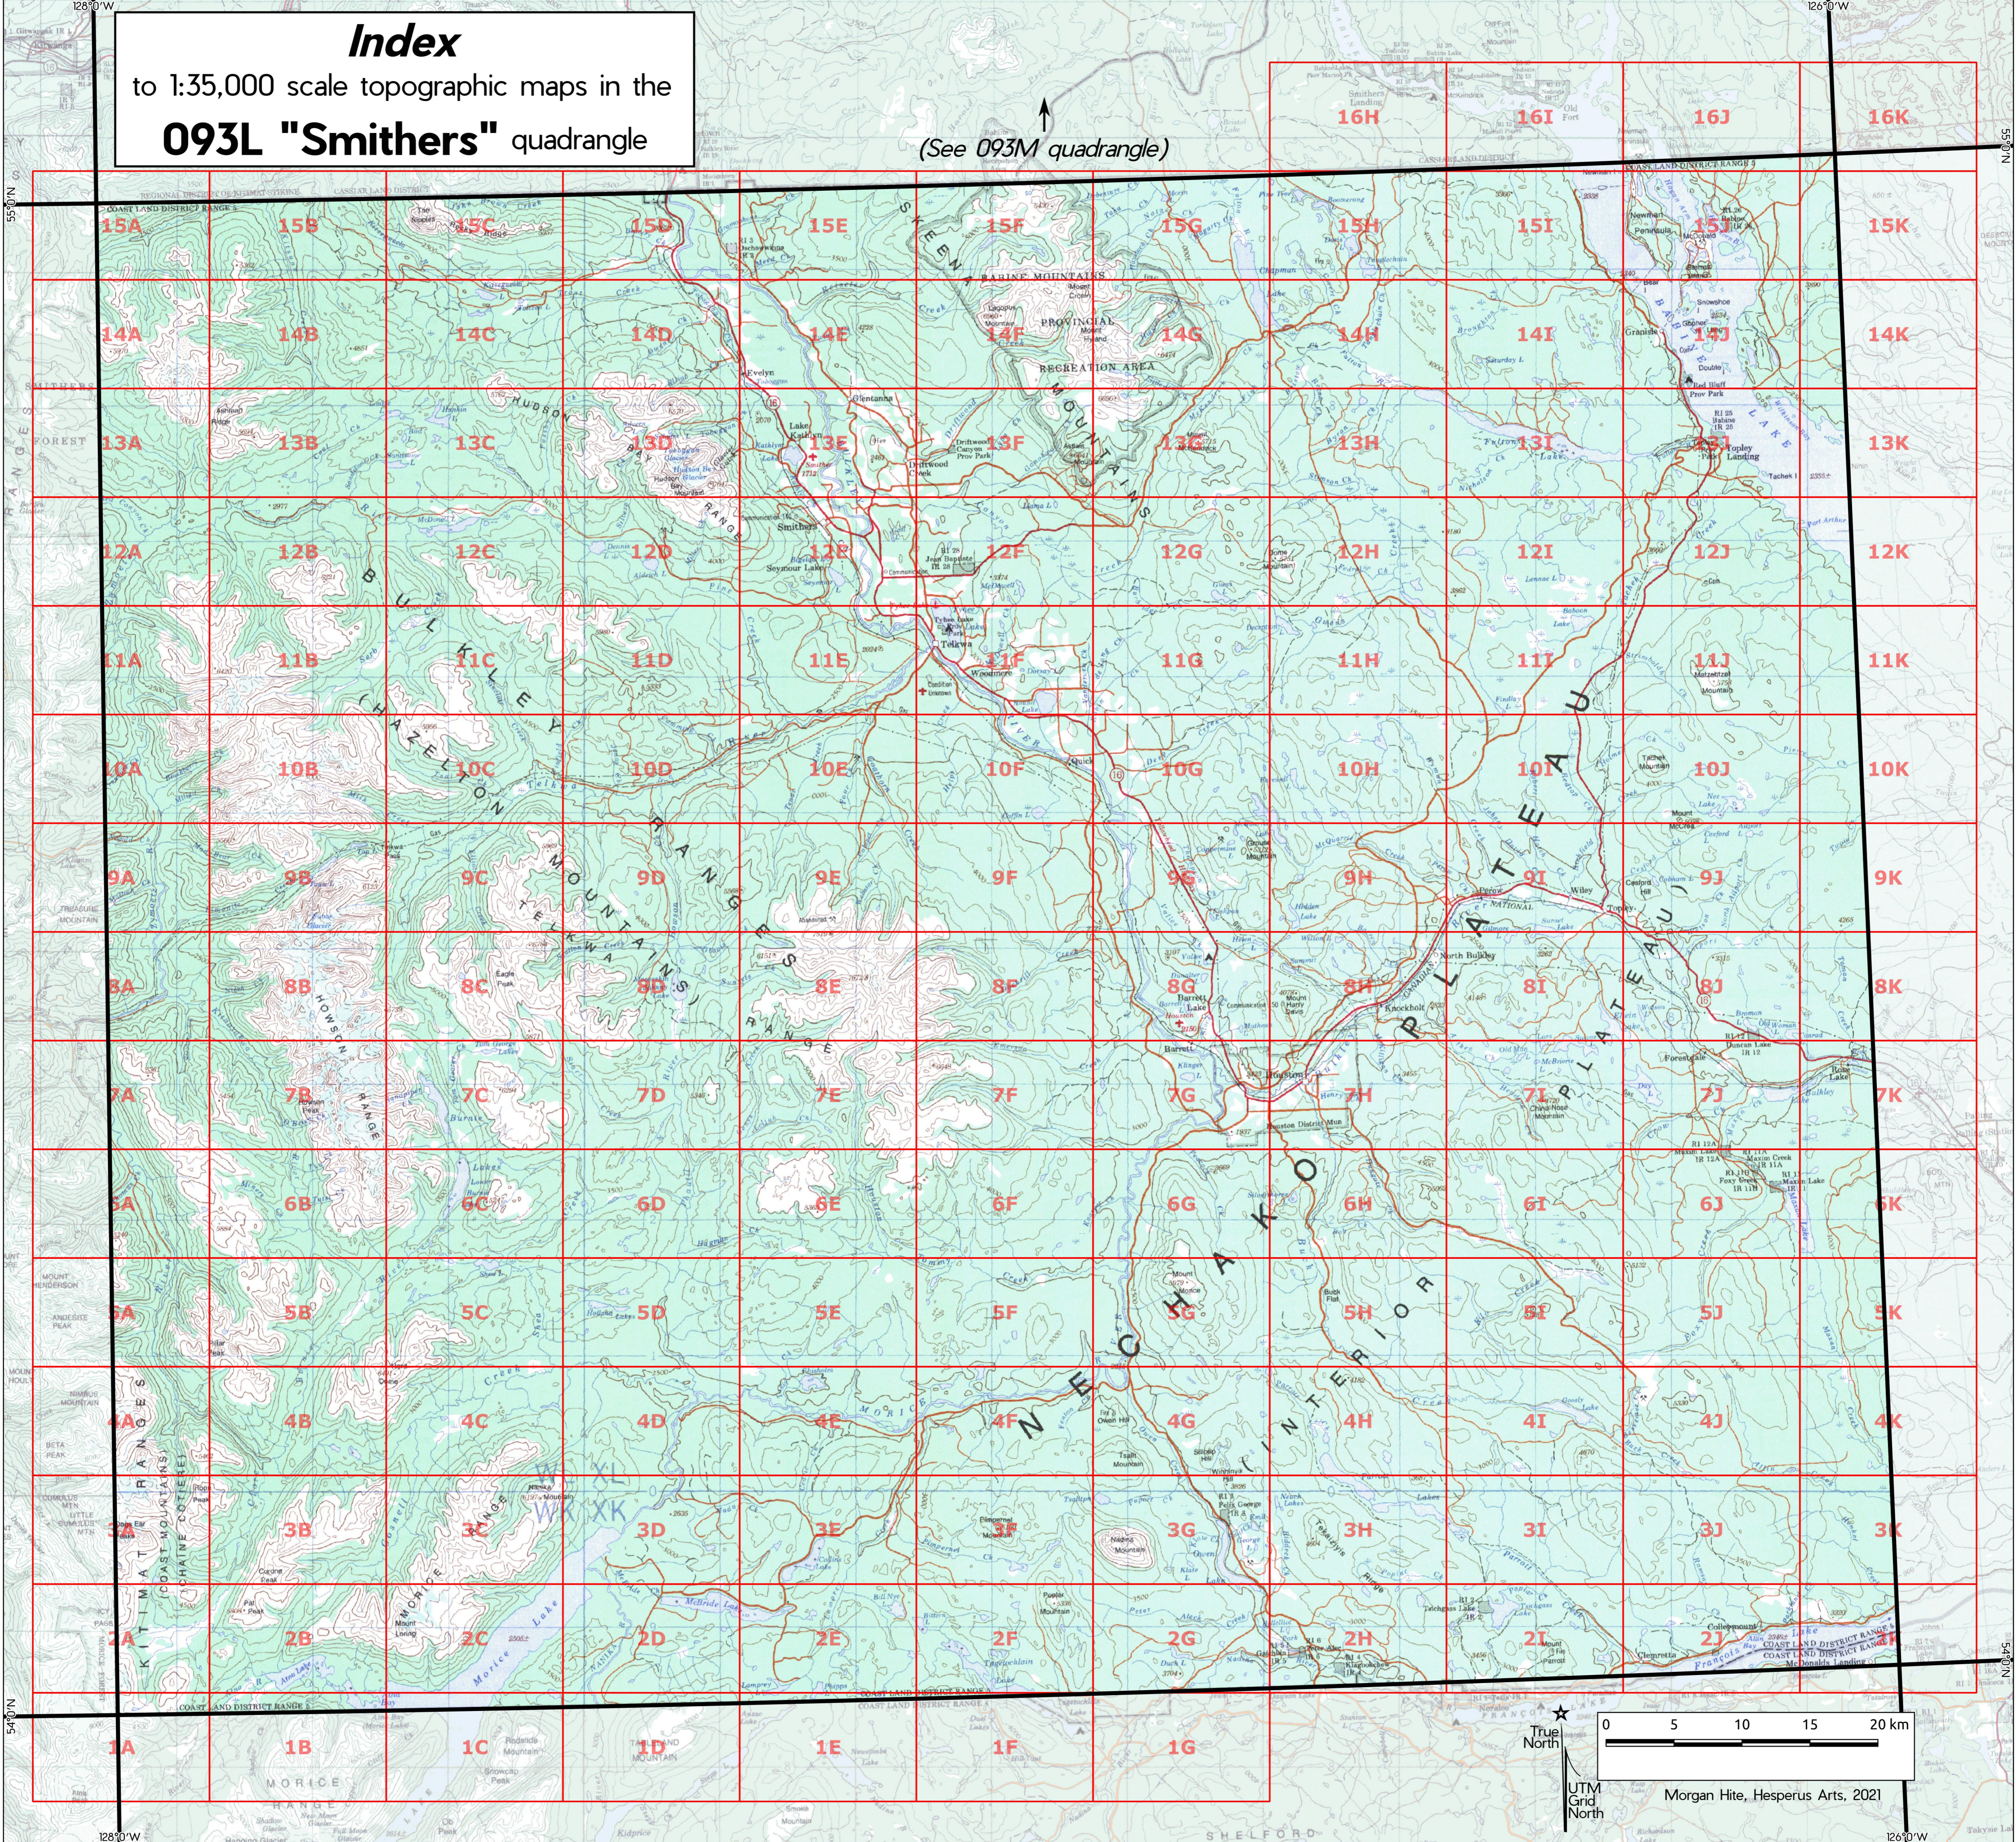

**Index**  
to 1:35,000 scale topographic maps in the  
**093L "Smithers"** quadrangle

↑  
(See 093M quadrangle)

True North  
UTM  
Grid  
North

Morgan Hite, Hesperus Arts, 2021